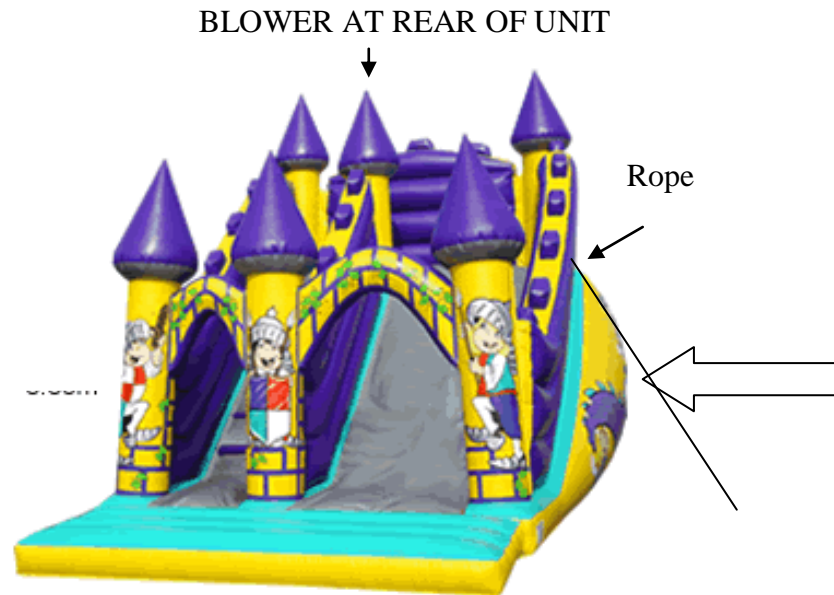

Le Shack, 67a Watford Road, Kings Langley, Herts, WD4 8DY
01923 270121 Office / 07963 656585 Sales Mobile / 07736 039232 Service Mobile
www.akevents.co.uk / info@akevents.co.uk

ENCHANTED SLIDE 12.6' X 23.6' X 16.6'h (3.88 x 7.60 x 5.6hM)

ALLOW 17'X28'X18'h (5.1wx8.5lx5.5h M) MINIMUM CLEARANCE FOR BLOWER AND MOVEMENT

We require a minimum entrance way clearance of 4 foot ' to deliver this unit.

You need to be aware that in high winds Ropes, attached to the top of the 'Belly' and on the rear of the unit, must be fixed to the ground so may require extra space than the minimum depending on the weather.

This unit 'Bellies' out the sides when blown up so although the foot print is 12'6 wide, you must allow a bare minimum of 3 foot clear each side for this and for us to access the blower at the rear and to peg down each side.